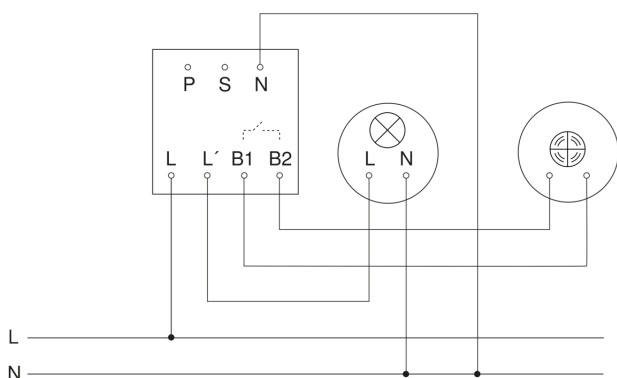

Presence detector - Professional Line

IR Quattro HD 24m

COM2 - Concealed wiring
EAN 4007841 002770
Article number 002770

Master circuit diagram

Master/slave interconnection circuit diagram